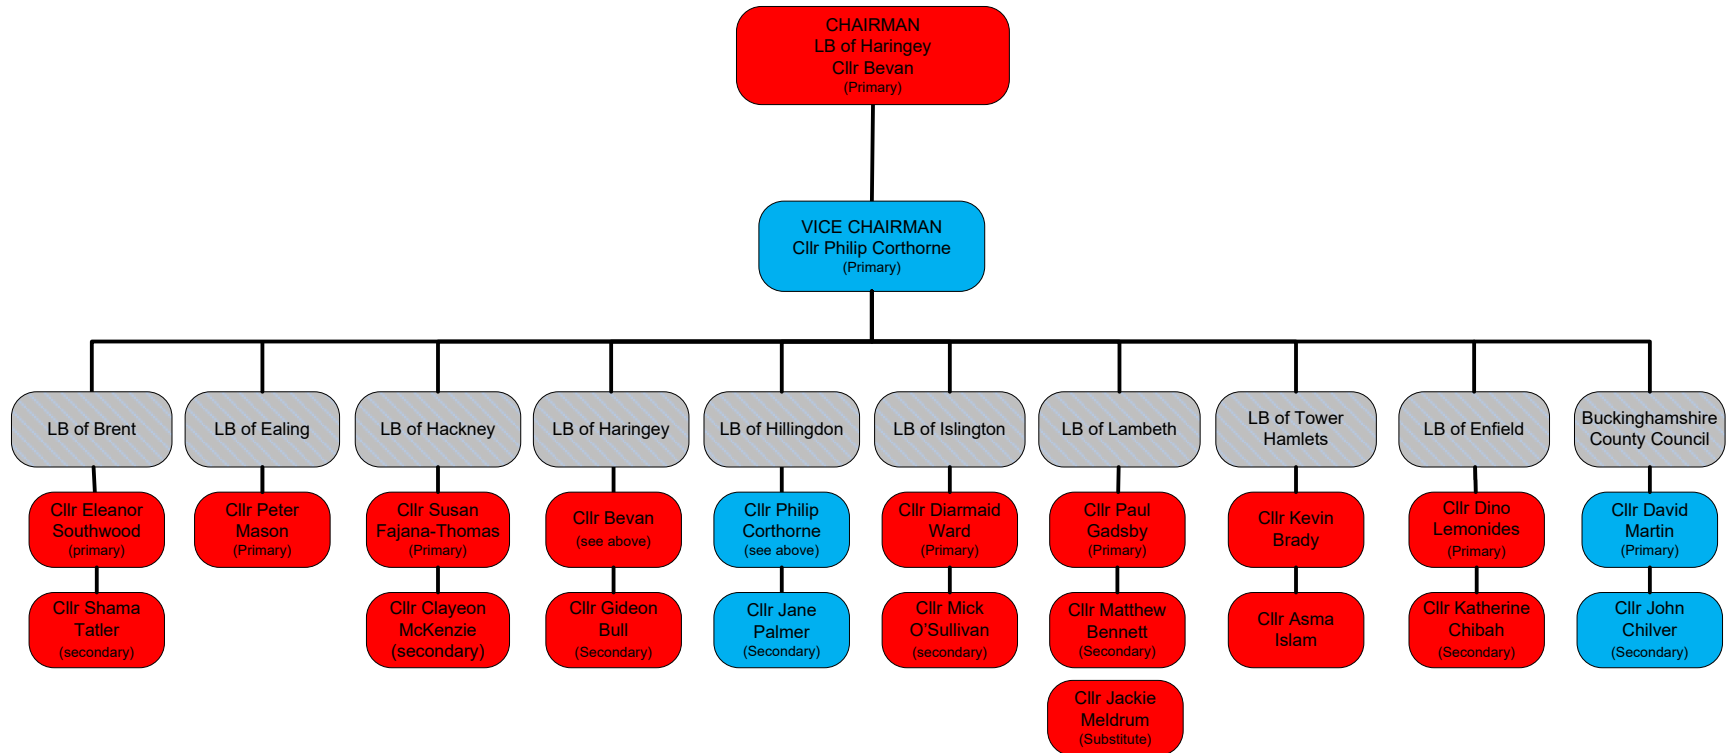

**FULL MEMBERS ORGANISATION CHART  
As at 24 June 2019**

Keys

- Conservative = 4
- Labour = 16